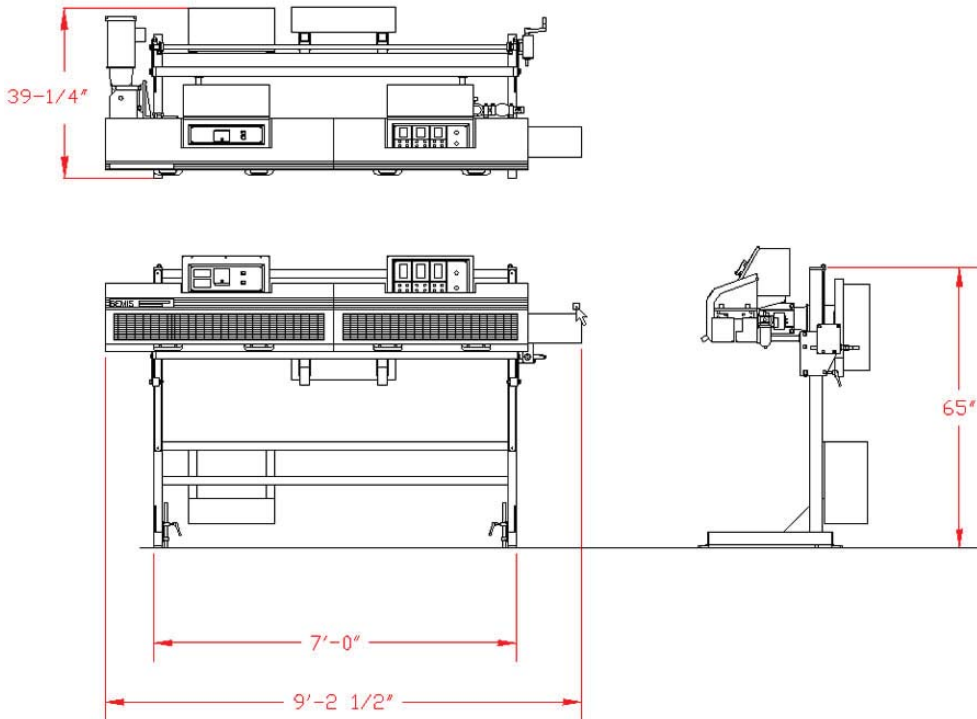

Thiele Series 4601 AeroSeal® Bag Closer

The Thiele Series 4601 AeroSeal Bag Closer is a dual bag closing system that quickly seals pre-glued, multi-wall paper bags.

Thousands of these sealers have been sold and continue to provide consistent, reliable sealing with minimal downtime.

Specifications

Production Speed

25 ft. - 70 ft. per minute (7.6 m - 21.4 m per minute) dependent on bag type and ambient conditions

Bag Construction

Pre-applied adhesive should consist of three or four lines, starting approximately 1/8" (3 mm) from the edge of bag top. Adhesive lines to be approximately 3/16" (4.8 mm) wide with center-to-center distance approximately 3/8" (9mm), depending on dimension of the step.

Dimensions

Length	Standard manual bag entry guide: 9 ft. 4.5 in. (2857.5 mm) Optional 7130 auto infeed: 9 ft. 8.125 in. (2949.6 mm) Optional 7115 auto infeed: 10 ft. 1.5 in. (3086.1 mm)
Width	3 ft. 6 in. (1066.8 mm)
Height	Guard open, no casters: 5 ft. 6.25 in. - 8 ft. 5.688 in. (1682.8 mm - 2565.4 mm) Guard open with casters: 5 ft. 10.688 in. - 8 ft. 5.688 in. (1795.5 mm - 2565.4 mm)

Power Requirements

Input Power	240 volts, 3-phase, 60 hertz, 40 amps max.
Control Circuit	24 VDC, 7.2 amps output generated from 24 VDC power supply form 240 VAC input
Current Draw	240 volts, 40 amps 480 volts, 20 amps (15 KVA transformer required)

Air Requirements

Operating Pressure	5 - 8 psig (34 to 55 kPa)
Line Pressure	80 psi (551 kPa)
Air Use/Cycle	8 standard cubic ft. free air per cycle (225 liters) at 5 to 8 psig (34 - 55 kPa) operating pressure
Pressure Switch Setting	3 psig (34 kPa)
Pressure Relief Valve	14 psig (55 kPa)

Hayssen | Hudson-Sharp | Rose Foregrove | Sandiacre | Schib | Sionato | SYMACH | Thiele